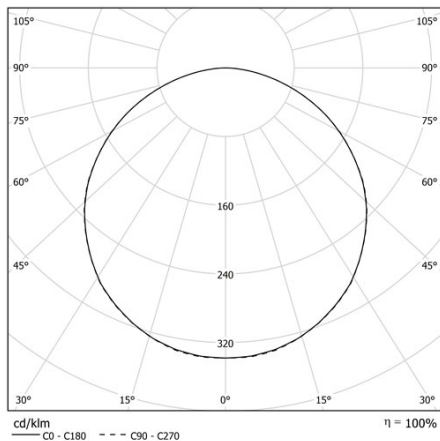

BEN Medium IP40 PG

Frosted Acryl-Satiné impact resistant.

CODE		FLUX	SIZE	CERTIFICATIONS
10PG25K3	25W 3000K	3252lm	Ø 397mm	   

Optics

PG diffuser with frosted Acryl-Satiné and impact resistant diffuser UGR<22.