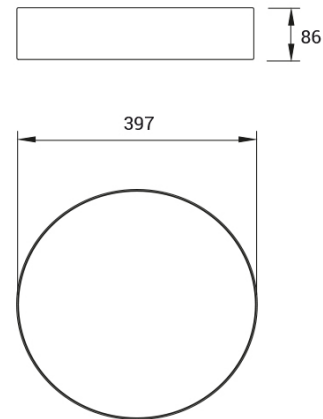

BEN Medium IP40 PG

Frosted Acryl-Satiné impact resistant.

CODE		FLUX	SIZE	CERTIFICATIONS
10PG25K3	25W 3000K	3252lm	Ø 397mm	   

Optics

PG diffuser with frosted Acryl-Satiné and impact resistant diffuser UGR<22.